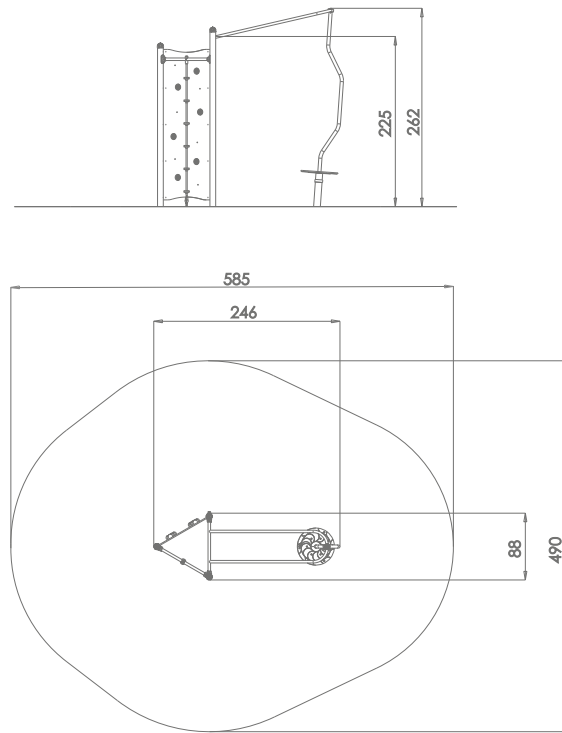

#### INFORMATION ABOUT THE PRODUCT

Dimensions	246 x 88 cm
Safety zone	585 x 490 cm
Safety zone area	22 m <sup>2</sup>
Overall height	262 cm
Free fall height	225 cm
Amount of users	4
Product complies with EN 1176-1:2017-12	YES
Availability of spare parts	YES
Age range	3-12
According to EN 1176-1:2017-12 norm, the product requires applying a safety surface according to the product's free fall height.	

SCALE 1:100